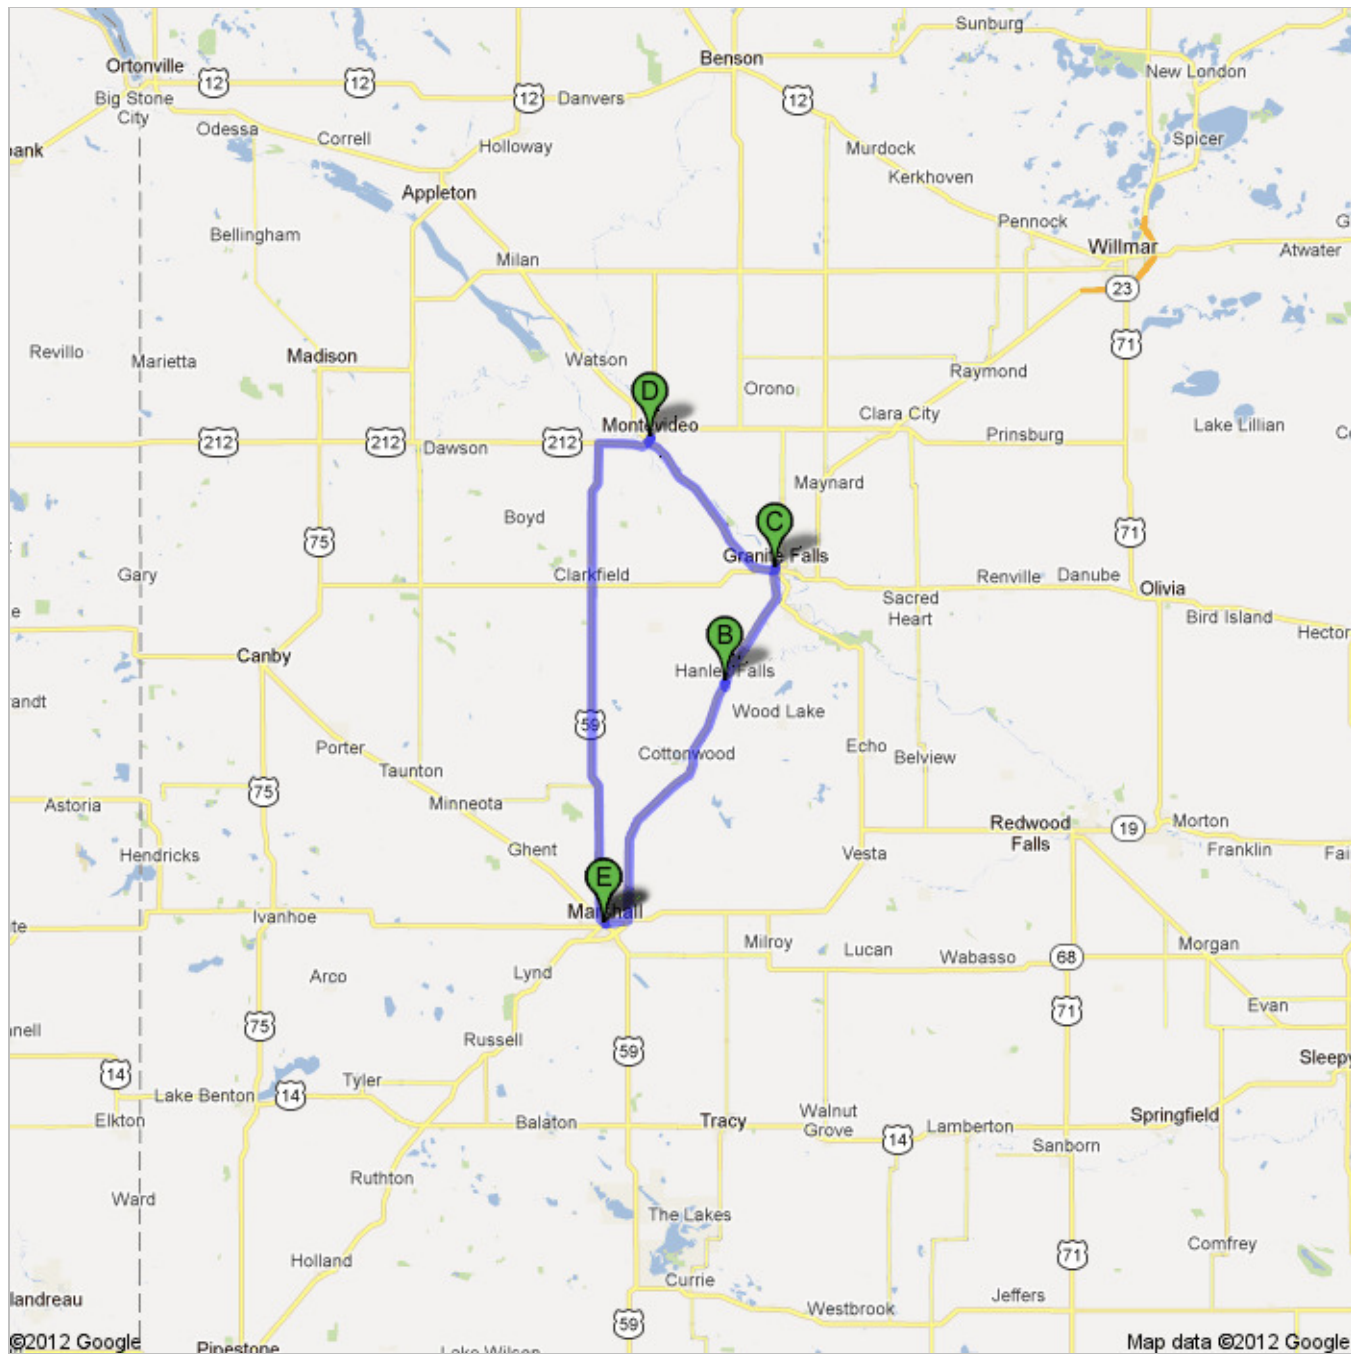

**Directions to Marshall, MN**  
83.4 mi – about 1 hour 46 mins

**A** Marshall, MN

- 1. Head **northeast** on **E College Dr** toward **W Lyon St** go 0.3 mi  
total 0.3 mi
  -  2. Turn right to stay on **E College Dr**  
About 3 mins go 1.4 mi  
total 1.7 mi
  -  3. Turn left onto **MN-23 E**  
About 24 mins go 18.9 mi  
total 20.6 mi
  -  4. Turn left onto **200th Ave/South St** go 230 ft  
total 20.7 mi
  -  5. Take the 1st right onto **2nd Ave E**  
About 1 min go 0.2 mi  
total 20.9 mi
  -  6. Slight right onto **1st Ave E** go 351 ft  
total 21.0 mi
  -  7. **1st Ave E** turns slightly right and becomes **Prairie Ave** go 394 ft  
total 21.0 mi
- 
- Total: 21.0 mi – about 29 mins**

**B** Hanley Falls, MN total 0.0 mi

- 8. Head **southwest** on **Prairie Ave** toward **Railroad Ave** go 394 ft  
total 394 ft
  -  9. Slight left onto **1st Ave E** go 0.1 mi  
total 0.2 mi
  -  10. Slight right onto **2nd Ave E**  
About 1 min go 0.2 mi  
total 0.4 mi
  -  11. Turn left onto **200th Ave/South St** go 230 ft  
total 0.4 mi
  -  12. Take the 1st left onto **MN-23 E**  
About 13 mins go 9.3 mi  
total 9.7 mi
  - 13. Continue onto **5th St/Granite St**  
Continue to follow Granite St  
About 1 min go 0.3 mi  
total 10.0 mi
  -  14. Turn right onto **9th Ave** go 52 ft  
total 10.0 mi
- 
- Total: 10.0 mi – about 17 mins**

**C** Granite Falls, MN total 0.0 mi

- 15. Head **west** on **9th Ave** toward **Granite St** go 52 ft  
total 52 ft
  -  16. Take the 1st left onto **Granite St**  
About 1 min go 0.3 mi  
total 0.3 mi
  -  17. Turn right onto **US-212 W**  
About 15 mins go 13.3 mi  
total 13.6 mi
  -  18. Turn right onto **SW 1st St**  
About 1 min go 0.4 mi  
total 14.0 mi
  -  19. Take the 3rd left onto **Division St** go 157 ft  
total 14.0 mi
- 
- Total: 14.0 mi – about 17 mins**